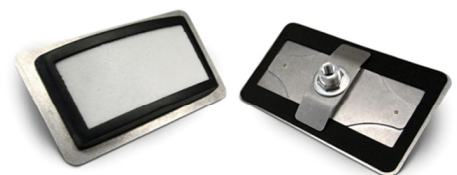

**PNEUMATIC HAMMER
 PS / PJ / PG**

IMPACT PNEUMATIC VIBRATORS - P

LINEAR PNEUMATIC VIBRATORS - K

PNEUMATIC VIBRATORS - S / OR / OT

AERATION NOZZLES - U

INTERNAL & EXTERNAL TYPE BIN AERATORS

AERATION PADS - I